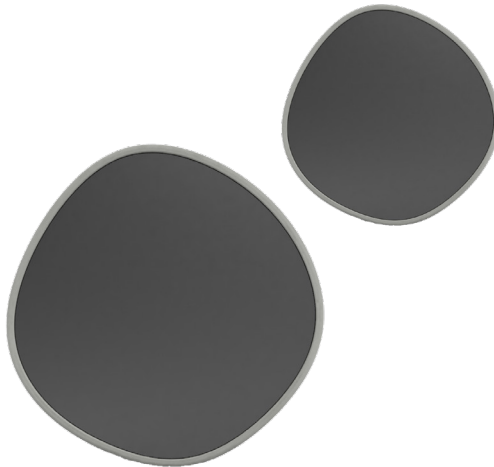

# GUSA

---

Mirror round

**Model** Mirror round

**Material** MORTEX®  
(available in indoor or outdoor version)

**Round medium mirror**  
40 x 40 x 2

**Round large mirror**  
67 x 67 x 2