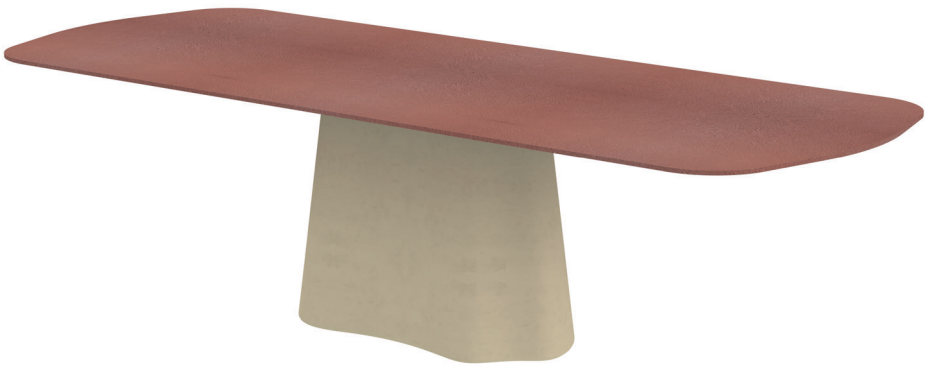

TERRA

Dining table

TERRA - DESIGNED BY CAS MOOR

The Terra dining table is inspired by the grounded strength of the earth. Its central leg creates a solid, organic presence, echoing the natural forms and textures found in landscapes shaped over time. The design feels rooted and balanced, bringing a calm and sculptural character to the space.

TERRA

Dining table

Model Dining table (available in indoor or outdoor version)

Material Mortex (top&leg) Ceramic (top)

Colors

The image shows two columns of color swatches. The left column, representing Mortex, contains nine circles in shades of white, beige, brown, orange, green, black, dark brown, and yellow. The right column, representing Ceramic, contains five circles in shades of light beige, brown, orange, dark red, and dark green.

Dimensions Mortex (45 mm) Ceramic (12mm)

220x110x77 cm
240x110x77 cm
260x110x77 cm
280x110x77 cm
320x110x77 cm

220x110x77 cm
240x110x77 cm
260x110x77 cm
280x110x77 cm
320x110x77 cm