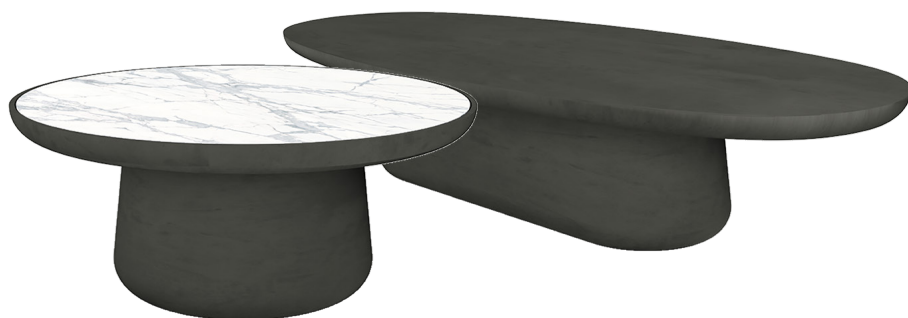

MAANA

Coffee table

Model Coffee & side table

Material MORTEX® / stone
[available in indoor or outdoor version]

Side table / stool
35 x 35 x 38 H

Coffee table round
70 x 70 x 28 H
70 x 70 x 38 H
100 x 100 x 28 H

Coffee table oval
140 x 62 x 28 H
160 x 80 x 28 H